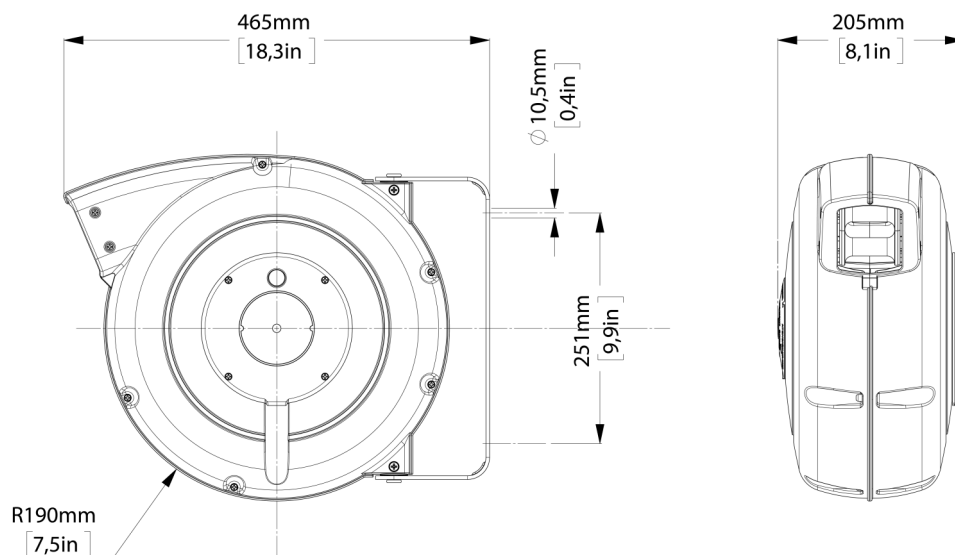

### ART. 805/10

Hose length (m)  
**16**

Hose internal diameter (mm)  
**10 mm (3/8")**

Tube type  
**KPU**

Maximum pressure  
**15 bar**

### TECHNICAL DATA

Article	Hose internal diameter (mm)	Hose length (m)	Cut length (m)	Maximum pressure	End fitting	Temperature	Incoming connection	Tube type	Color	Tube colour	Fluid type
<b>805/10</b>	10 mm (3/8")	16	1.5	15 bar	3/8" MBSP	-5 °C/+50 °C	NO	KPU	Yellow	BLUE	Air - Water

## OVERALL DIMENSIONS